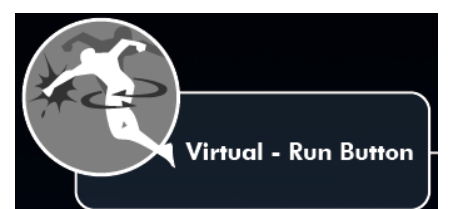

Cheetah Professional Gaming Keyboard and Mouse kit

◆ Overview

-- Intelligent, Dynamic, Powerful --

The Cheetah Gaming Keyboard and Mouse Kit is one in a series of powerful gaming device for serious gamer. Cheetah provides programmable Game-Keys. So hardcore users can easily control macros.

The Cheetah Game Wheel has 17 convenient keys. The 17 keys are fully programmable allowing customized PC Game playing. Included software allows for programming the keys and setting up macros. Cheetah has an A/B profile change key to quickly load a second set of macros. And the Gaming Mouse also provides two programmable gaming buttons - Virtual-Run Button and Wave Action Button.

The Gaming Mouse reigns supreme with a true 2000 dpi Laser sensor, which enables movement speeds of 2 times that of a standard 800 dpi optical sensor. In the meanwhile, 2000 dpi Gamer - Grade Laser Engine for enhanced tracking on a wider range of surfaces.

Gamers may now use 3 dpi Shift to speed up or slow down the pace of the mouse at their fingertips. Click to quickly shift from 800,1200 to 2000 dpi as the scroll wheel changes color -800(green) / 1200(blue) / 2000(red) dpi resolution between shifts.

◆ Keyboard Feature