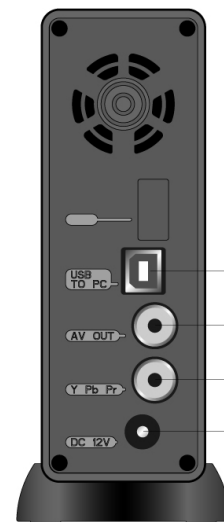

Multimedia HDD Enclosure

- Play music, high resolution photo, and video
- Support Slide show, and Background Music Play
- Support various multimedia formats
- Support DVD navigation function
- Upscale video quality to 480p, 576p, and 720p
- As an external USB HDD of PC through USB Device port
- Support NTSC and PAL video output
- Support both NTFS and FAT32 file system
- Support 3.5" SATA interface HDD

Technical Specifications:

- Physical Dimension 136.6(H) x 207.5(D) x 44.3(W) mm
- Weight 0.61 kg (with Hard disk drive)
- Front Key Panel Power Button
- Remote Control IR Remote Control
- Video Output Composite Video: 480i, and 576i
Component Video: YPbPr (480i, 480p, 576i, 576p, and 720p)
- Audio Output Analog 2 Channels
- Playback Format Photo: JPG, BMP, PNG, GIF
Music: MP3, WMA, WAV
Video: MPEG 1/2, Divx 3.1, 4.12, 5, 6;
AVI, VOB, MPG, DAT, Xvid
Subtitle: srt, sub, ssa, ass, psb
- HDD Support 3.5" SATA interface
- File System Support FAT32 & NTFS
- USB Interface USB 2.0 Device (Type B x1)
- Power AC/DC Adapter
Input: AC100V~240V, 50/60HZ 0,65A
Output: DC +12V, 2A
- OSD Language Chinese (simplified/traditional), English, French, German, Italian, Japanese, Korean, Polish, Portuguese, Spanish (Asia language are optional)

- USB Device Port
- AV Out
- Component Video Out
- DC In